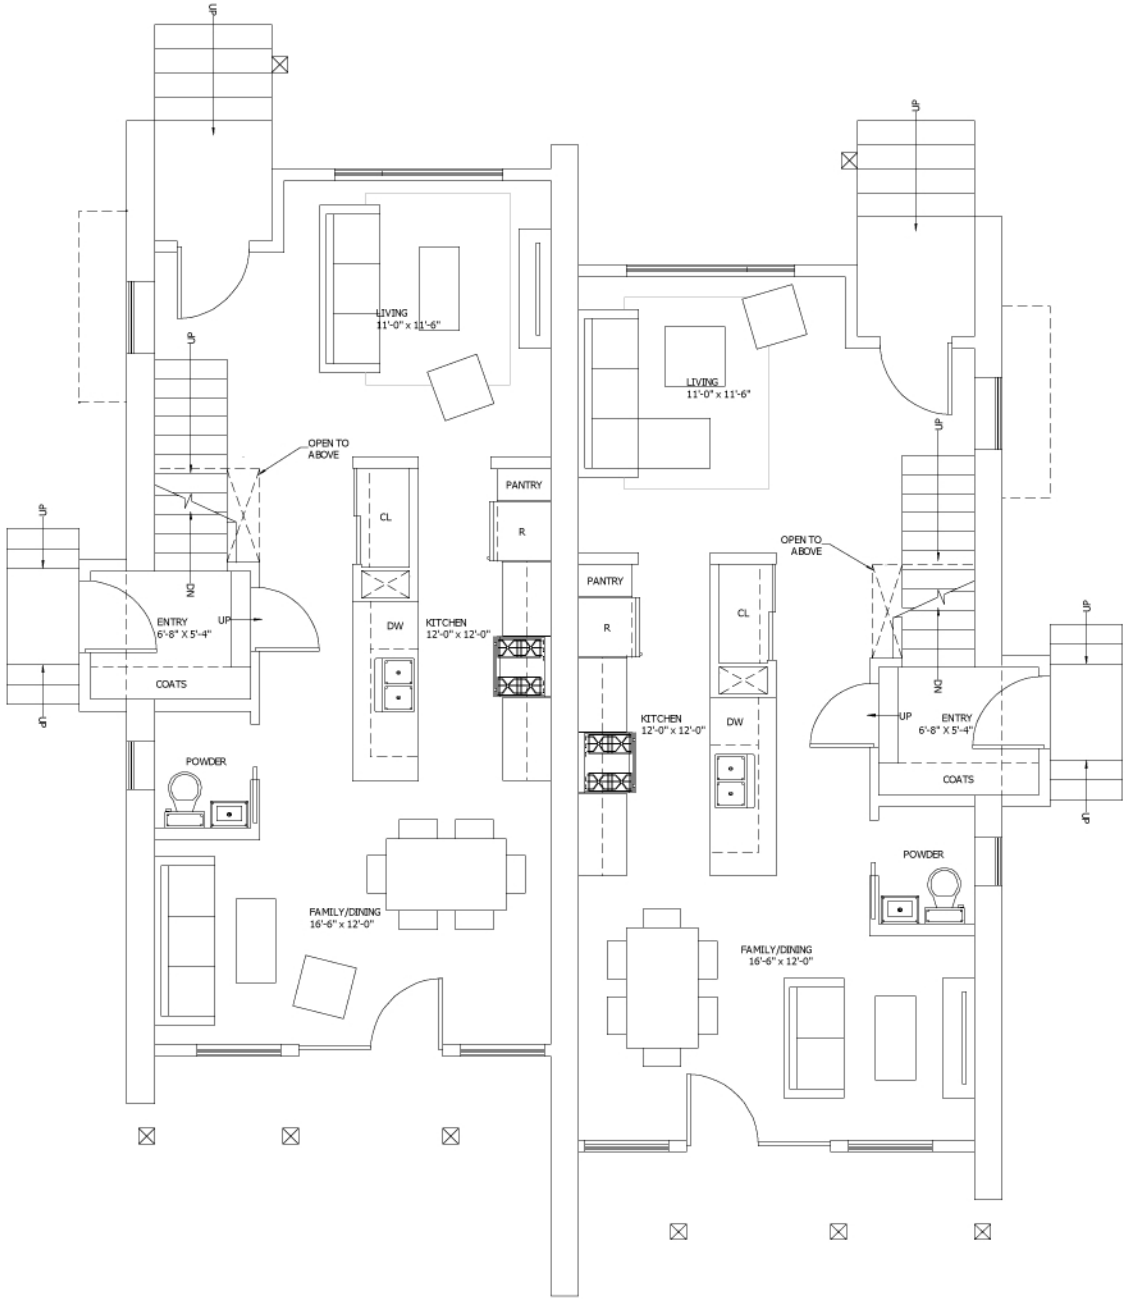

MAIN FLOOR

West Unit
670 Sq. Ft.
(1361 Sq. Ft. Total)

East Unit
670 Sq. Ft.
(1361 Sq. Ft. Total)